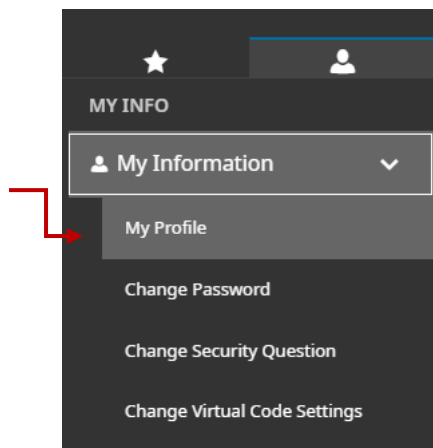

# How do I...

...update my shirt and coat size for KNCC gear?

---

Click the **menu button** at the top left corner of the home page

Click **My Information** drop-down

Click **My Profile**

Click the **HR** tab

Complete both fields for **Shirt Size and Coat Size**. Each drop down has sizes from XS – XXXL.

A section titled 'HR Custom Fields' with a dropdown arrow. Below the title are two dropdown menus. The first is labeled 'Shirt Size' and has 'L' selected. The second is labeled 'Coat Size' and also has 'L' selected.