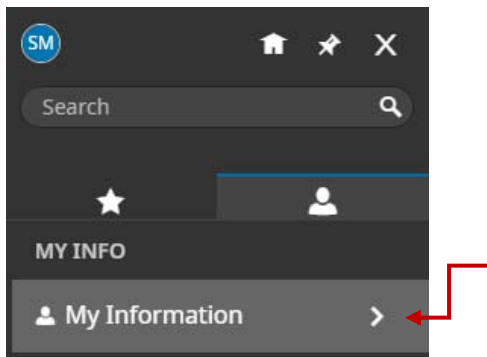

# How do I...

...update my shirt and coat size for KNCC gear?

---

Click the **menu button** at the top left corner of the home page

Click **My Information** drop-down

Click **My Profile**

Click the **HR** tab

Complete both fields for **Shirt Size and Coat Size**. Each drop down has sizes from XS – XXXL.

A section titled 'HR Custom Fields' with a dropdown arrow. Below the title are two dropdown menus. The first is labeled 'Shirt Size' and has 'L' selected. The second is labeled 'Coat Size' and also has 'L' selected.